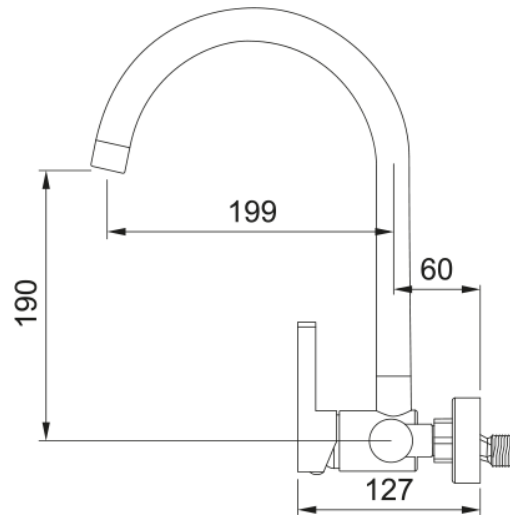

Capella Wall Mounted | 115.0744.632

Capella Wall Mounted Swivel, Stainless Steel finish, Overall height 324mm, Front Lever. 5 Year warranty on body construction.

Product Information

Spout version	J - spout
Color	Stainless Steel
Type of material	Stainless steel 304

Dimensions

Height overall	324.0
Tap hole diameter	35 mm
Cartridge dimension	35 mm

Installation

Fixation type	Wall mounted
Water supply hose connection	1/2"
Water supply hose length	N/A

Product specifications

Pressure	High Pressure
Version	Swivel
Tap operation	Twin handle
Tap rotation	180°

Product identification

Product brand	FRANKE
Product family	Smart
Model range	Capella

Properties

Eco water saving	no
Type of aerator	Honeycomb