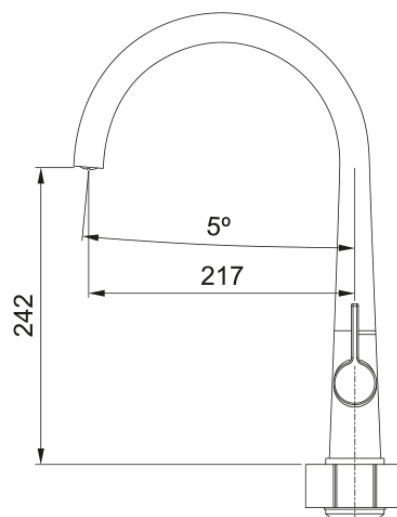

Flowline Swivel | 115.0753.417

Flowline Swivel, Stainless Steel with powder coat Black finish, Overall height 368mm, Side Lever. 5 Year warranty on body construction.

Product Information

Spout version	J - spout
Color	Matte black
Type of material	Stainless steel 304

Dimensions

Height overall	368.0
Tap hole diameter	25 mm
Cartridge dimension	35 mm

Installation

Fixation type	shank
Water supply hose connection	1/2"
Water supply hose length	450 mm

Product specifications

Pressure	High Pressure
Version	Swivel
Tap operation	side lever
Tap rotation	360°