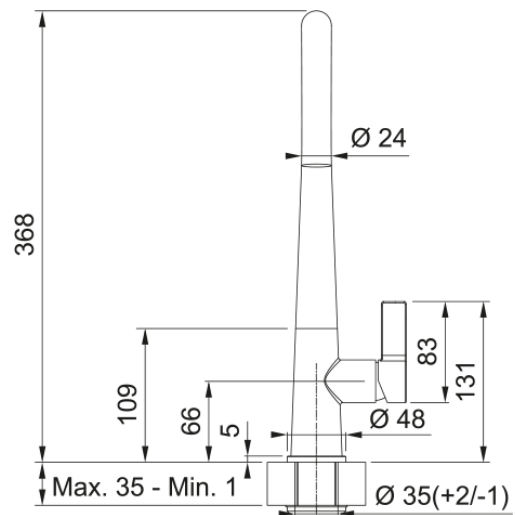

Flowline Swivel | 115.0753.416

Flowline Swivel, Stainless Steel finish, Overall height 368mm, Side Lever. 15 Year warranty on body construction.

Product Information

Spout version	J - spout
Color	Stainless Steel
Type of material	Stainless steel 304

Dimensions

Height overall	368.0
Tap hole diameter	25 mm
Cartridge dimension	35 mm

Installation

Fixation type	shank
Water supply hose connection	1/2"
Water supply hose length	450 mm

Product specifications

Pressure	High Pressure
Version	Swivel
Tap operation	side lever
Tap rotation	360°