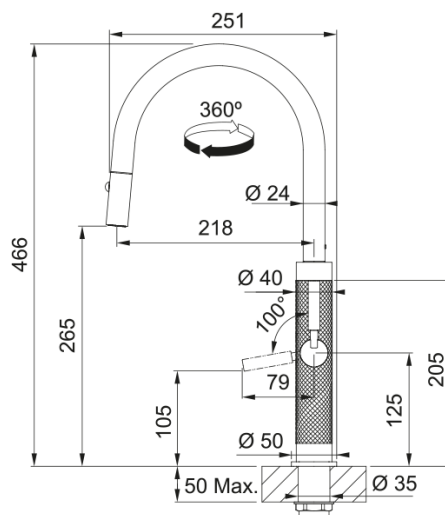

Mythos Masterpiece J Retractable | 115.0711.557

Mythos Masterpiece J Pull Down Spray Stainless Steel, PVD finish, Overall height 466mm, Side Lever. Neopearl laminar aerator. Knurled pattern on the body of the tap. 5 Year warranty on body construction.

Product Information

Spout version	J - spout
Color	Copper
Type of material	Stainless steel 304
Flexible pullout hose material	Nylon black
Shower material	stainless steel

Dimensions

Height overall	466.0
Tap hole diameter	35 mm
Cartridge dimension	25 mm

Installation

Fixation type	shank
Water supply hose connection	3/8"
Water supply hose length	550 mm

Product specifications

Pressure	High Pressure
Version	Spray
Tap operation	side lever
Tap rotation	360°
Mixed water flowrate @3bars	7.75