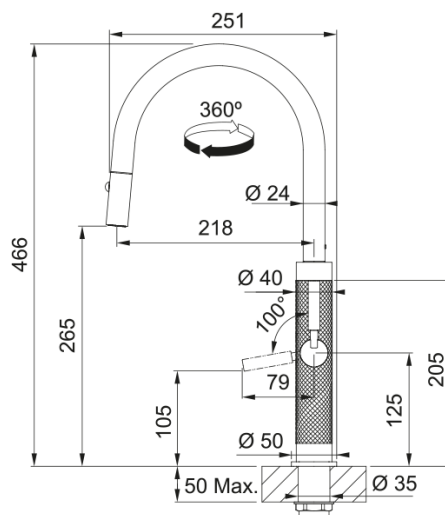

## Mythos Masterpiece J Retractable | 115.0711.558

Mythos Masterpiece J Pull Down Spray Stainless Steel, PVD finish, Overall height 466mm, Side Lever. Neopearl laminar aerator. Knurled pattern on the body of the tap. 5 Year warranty on body construction.

### Dimensions

Height overall	466.0
Tap hole diameter	35 mm
Cartridge dimension	25 mm

### Installation

Fixation type	shank
Water supply hose connection	3/8"
Water supply hose length	550 mm

### Product specifications

Pressure	High Pressure
Version	Spray
Tap operation	side lever
Tap rotation	360°
Mixed water flowrate @3bars	7.75