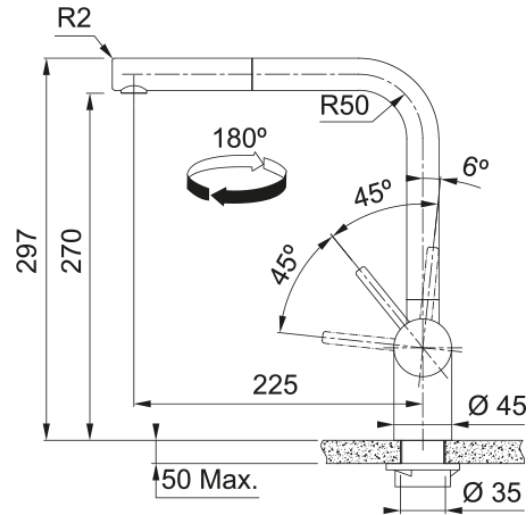

Atlas Neo Retractable | 115.0628.208

Atlas Neo Pull-Out Nozzle Gold, Overall height 297mm. Side Lever, Ceramic Mechanism, Perlator, High Pressure Pull-Out Nozzle feature. 5 Year warranty on body construction.

Product Information

| | |
|--------------------------------|---------------------|
| Spout version | L - spout |
| Color | Copper |
| Type of material | Stainless steel 304 |
| Flexible pullout hose material | Nylon grey |
| Shower material | stainless steel |

Dimensions

| | |
|---------------------|-------|
| Height overall | 297.0 |
| Tap hole diameter | 35 mm |
| Cartridge dimension | 35 mm |

Installation

| | |
|------------------------------|--------|
| Fixation type | shank |
| Water supply hose connection | 3/8" |
| Water supply hose length | 450 mm |

Product specifications

| | |
|-----------------------------|---------------|
| Pressure | High Pressure |
| Version | Pull out |
| Tap operation | side lever |
| Tap rotation | 180° |
| Mixed water flowrate @3bars | 8.94 |